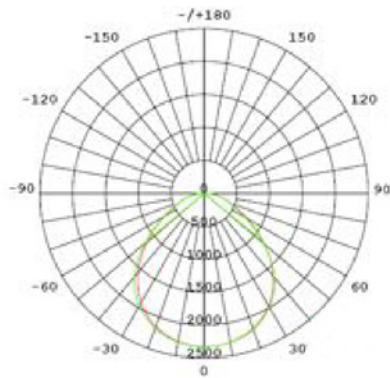

APPLICATION

Ideal for retrofitting existing fluorescent fixtures and recessed troffers

LIGHT DISTRIBUTION CURVE

ELECTRICAL

Wattage	50W
Voltage	110-277V
Current	0.459A
Power Factor	0.9
Total Harmonic Distortion (THD)	18

LIGHTING PERFORMANCE

Lumens	6450
Lumens Per Watt (Lm/W)	129
Color Temperature (CCT)	5000K
Color Rendering (CRI)	80
R9 (Red Value)	12
R13 (Skin Tones)	84
Beam Angle	140°
Light Distribution	Type VS
Dimmable Lighting Control	

PERFORMANCE DATA

PACKAGING

Item#: **93688**
SNAP & GO™ MAGNETIC MODULES

DIMENSIONS (Inches)

Length	43.3"
Width/Diameter	0.5"
Height	0.2"
Weight (Lbs)	--

Line drawings may not be to scale and are for general reference only.